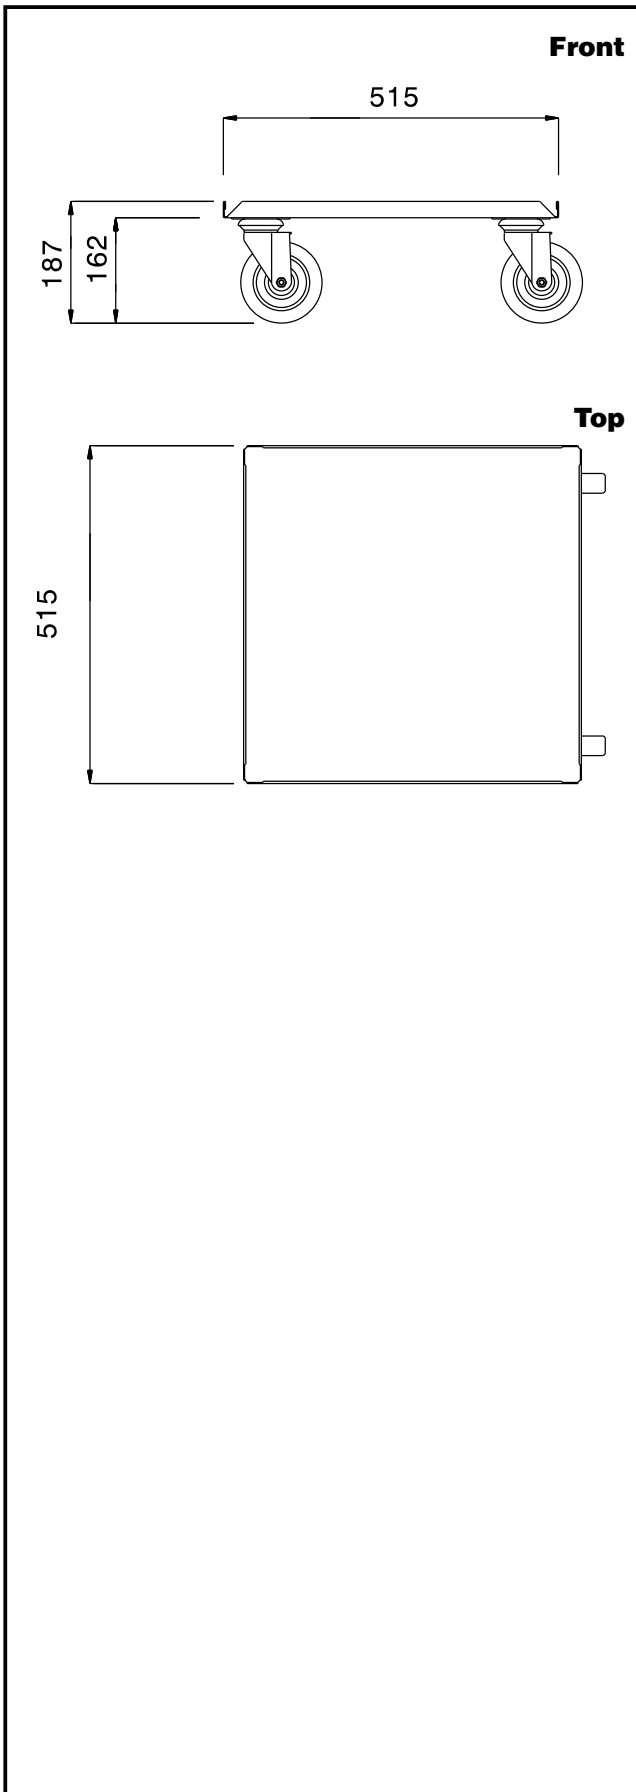

Service Trolleys Dishwasher Rack Dolly 500 mm

ITEM # _____

MODEL # _____

NAME # _____

SIS # _____

AIA # _____

361238 (CPC051)

Dishwasher basket dolly, 500
mm

Short Form Specification

Item No. _____

Constructed in 304 AISI stainless steel. Framework in mm25 tubing, completely welded. Seamless, sound-absorbing, platform shelf with double-folded edges. N. 4 swivelling castors without brakes, mm125 in diameter. Platform size mm500x500, suitable to accommodate stacked dishwashing baskets. Load capacity: 100 kg, uniformly distributed.

Main Features

- Ideal to transport stacked 500x500mm dishwashing baskets.
- Framework in 25 mm tubing, completely welded.
- Load capacity of 100 kg uniformly distributed.
- Seamless sound-absorbing platform shelf with double-folded edges welded to the framework.
- Platform shelf size 500x500 mm.

Construction

- Constructed entirely in 304 AISI stainless steel.

APPROVAL: _____

**Key Information:**

External dimensions, Width:	
361238 (CPC051)	515 mm
External dimensions, Depth:	515 mm
External dimensions, Height:	187 mm
Wheel material:	Zinc plated
Wheel diameter:	Ø 125
Net weight:	8.4 kg